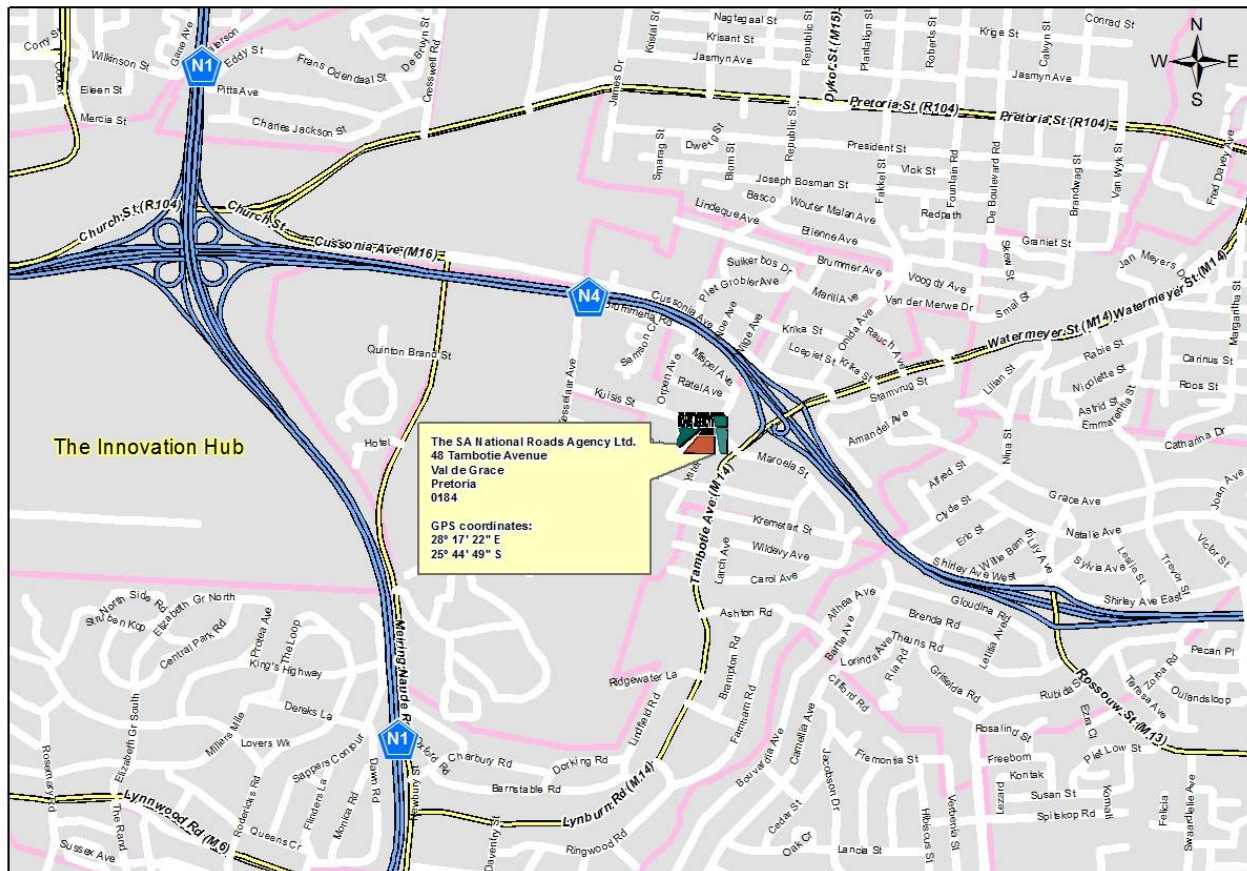

Directions to the Head Office of The South African National Roads Agency Ltd.

Directions from Johannesburg:

Take the N1 North towards Polokwane / Pretoria.
Keep driving north until reaching the N4 turnoff towards eMalahleni (Witbank).
Follow the N4 towards eMalahleni until the Watermeyer/Lynburn exit. Exit number 3.
Turn right towards the south, over the N4 highway. Keep to the right and follow the slip lane after the traffic light. SANRAL's offices is on the right.

Directions from O.R. Tambo international Airport:

Take the R21 towards Pretoria until reaching the N1.
Take the N1 North towards Polokwane / Pretoria.
Keep driving north until reaching the N4 turnoff towards eMalahleni (Witbank).
Follow the N4 towards eMalahleni until the Watermeyer/Lynburn exit. Exit number 3.
Turn right towards the south, over the N4 highway. Keep to the right and follow the slip lane after the traffic light. SANRAL's offices is on the right.